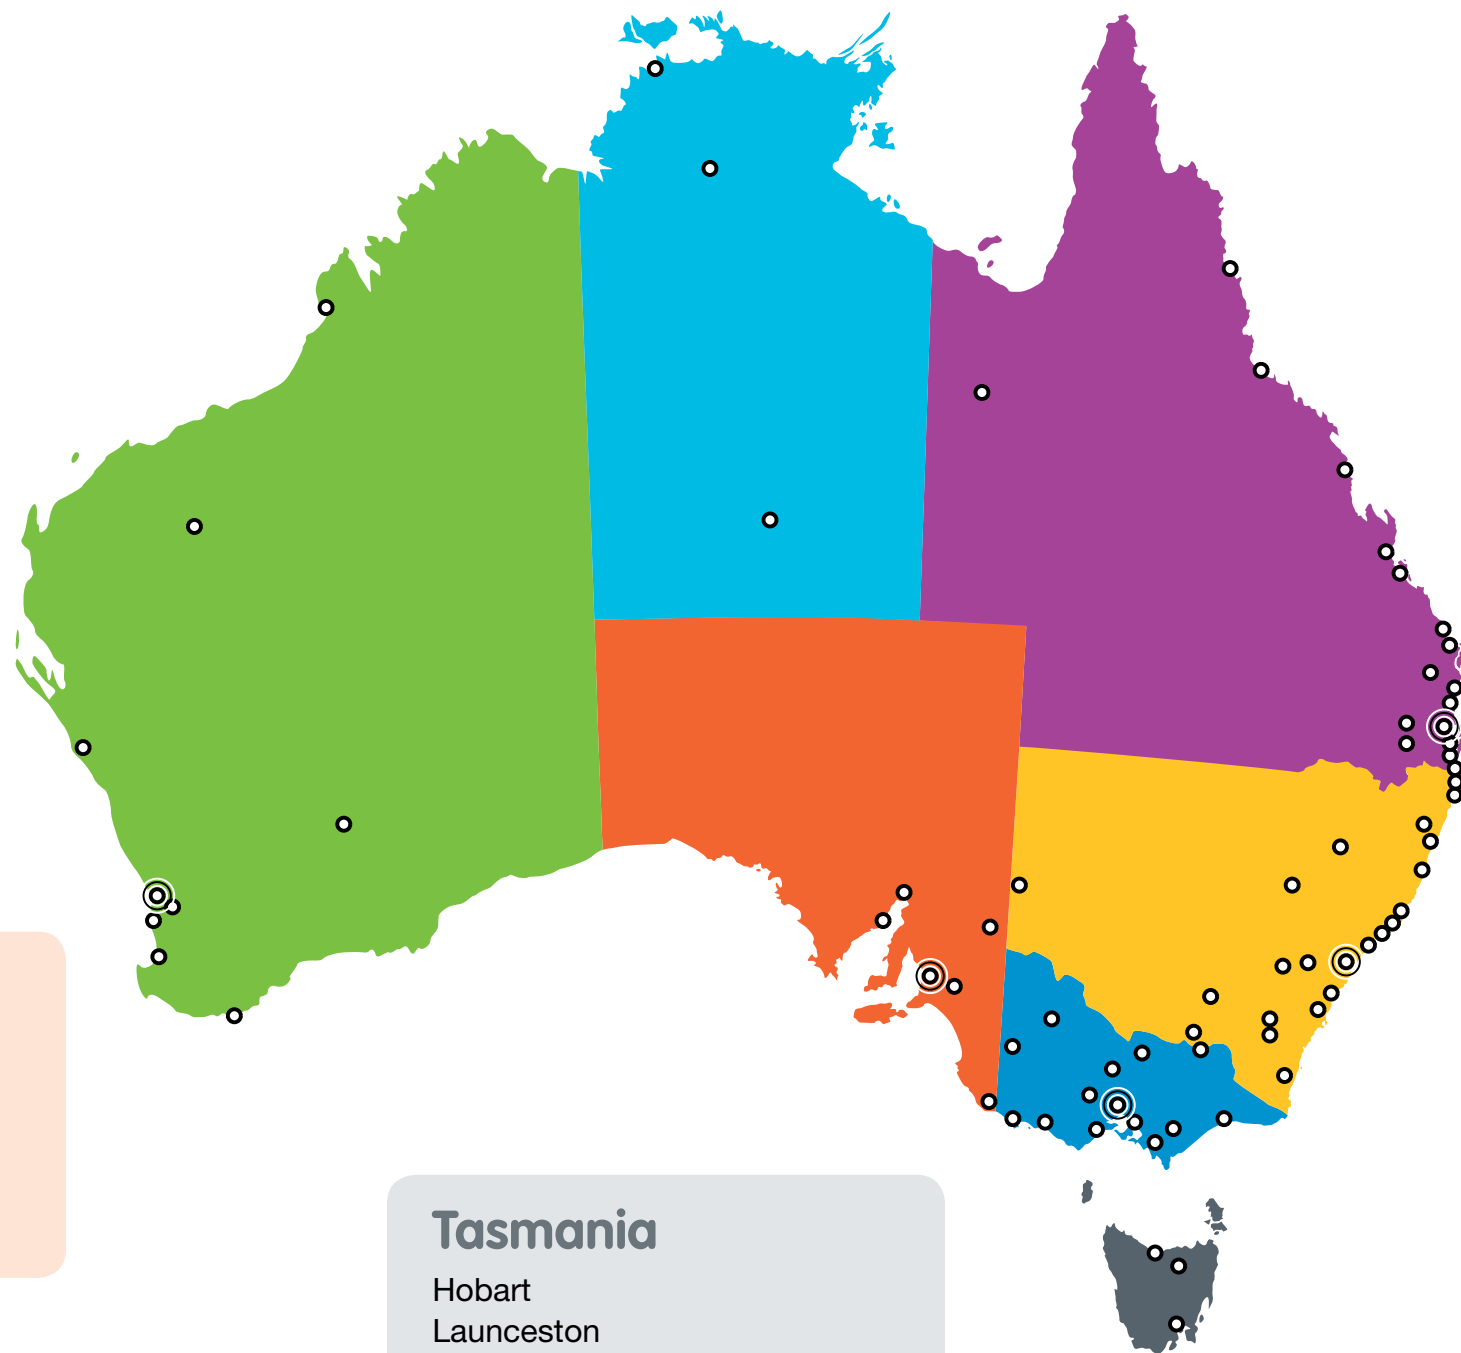

New South Wales

Bathurst	<u>Sydney</u>
Bega ¹	Ashfield
Broken Hill	Bankstown
Coffs Harbour	Bondi Junction
Dubbo	Brookvale
Gosford	Campbelltown
Goulburn	Camperdown
Grafton ¹	Castle Hill
Griffith	Chatswood
Lake Haven	Hurstville
Lismore	Liverpool
Maitland	Miranda
New England ¹	Mount Druitt
Newcastle	Parramatta
Nowra	Penrith
Orange	
Port Macquarie	
Queanbeyan	
Tamworth	
Tweed Heads	
Wagga Wagga	
Wollongong	

Northern Territory

Alice Springs
Darwin
Katherine¹

Western Australia

Albany	<u>Perth</u>
Armadale	Fremantle
Broome	Joondalup
Bunbury	Midland
Geraldton	Osborne Park
Kalgoorlie	
Mandurah ¹	
Pilbara Region ¹	
Rockingham	

South Australia

Berri	<u>Adelaide</u>
Mount Gambier	Adelaide
Murray Bridge	Edinburgh North
Port Augusta	Onkaparinga
Whyalla ¹	Port Adelaide

Tasmania

Hobart
Launceston
Devonport

ACT

Canberra

Victoria

Albury Wodonga	<u>Melbourne</u>
Bairnsdale	Bentleigh ²
Ballarat	Collingwood
Bass Coast & South Gippsland ¹	Craigieburn
Bendigo	Dandenong
Frankston	Elsternwick
Geelong	Glenroy
Horsham	Greensborough
Melton ¹	Hawthorn
Mildura	Knox
Morwell	Narre Warren
Portland ¹	Sunshine
Shepparton	Werribee
Swan Hill	
Warrnambool	

Notes:

¹ Opening 2017-2019

² hYEPP site for **headspace** Elsternwick

headspace Devonport is a centre outpost from **headspace** Launceston

headspace Lake Haven is a centre outpost from **headspace** Gosford