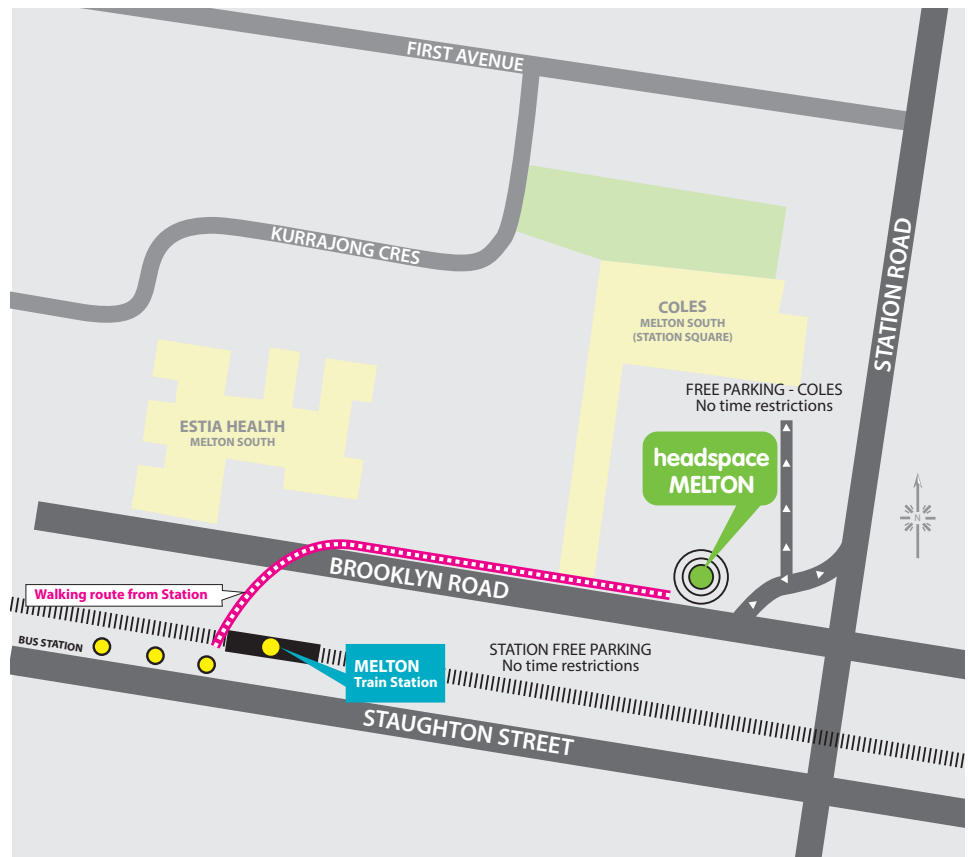

Getting to headspace Melton

headspace 16 Brooklyn Rd, Melton South, Victoria 3338 Ph. 8065 5600

To Melton by train:

The **Melbourne - Ballarat Line** will take you to **Melton Train Station**. Please note: **headspace Melton** is a short walk from Melton Train Station.

See suggested walking route on the map.

To Melton by bus:

The Following bus routes stop at Melton Train Station Bus Terminal which is located on Staughton Street across the road from headspace Melton.

Bus 454 – Cobblebank Station – Melton Station

Bus 459 – Melton Station – Arnolds Creek.

Bus 453 – Melton – Melton Station via Brookfield

Bus 455 – Micasa Rise – Roslyn Park – Melton Station

Bus 457 – Melton – Melton Station via Melton West

Bus 458 – Kurunjang – Melton South

To Melton by car:

There is free car parking at the Coles carpark next to **headspace** and the train station opposite (this can be in high demand).

Melton Area Map

*Map not to scale –
only key roads shown*