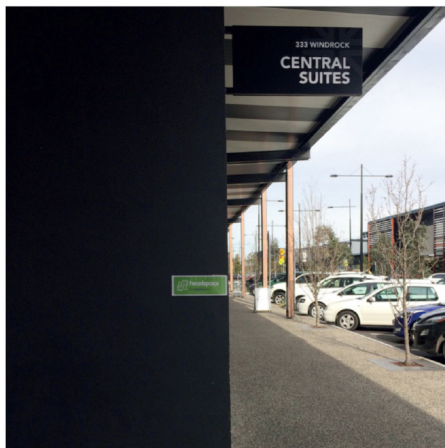

headspace Craigueburn is located on the first floor of Central Suites, which is on Windrock Avenue, the main street of Craigueburn Central. Our entrance is between the Amcal Pharmacy and Ray White Real Estate.

To Craigueburn by car:

There is car parking available around Craigueburn Central. The carpark in front of JB HiFi is close to us.

For further travel info visit www.ptv.vic.gov.au or download the ptv app from your phone's app store.

Please note: A lift is available for disabled access.

headspace

Craigueburn