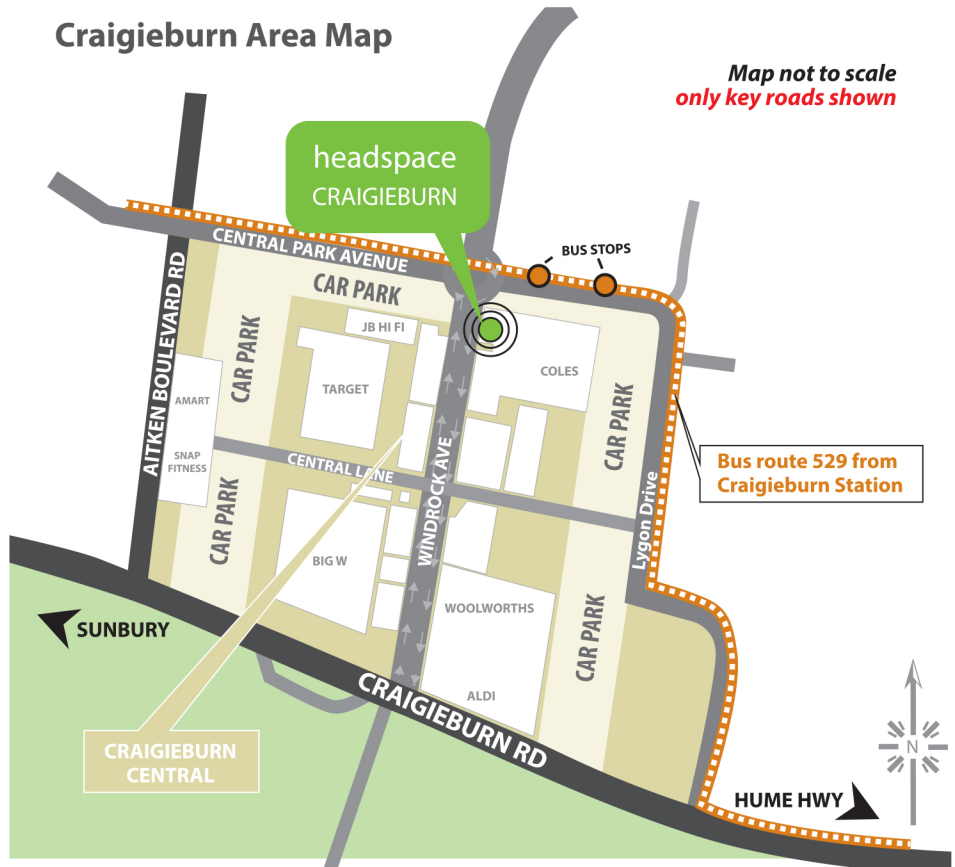

Getting to headspace Craigueburn

headspace Craigueburn, Suite 1, Level 1, Central Suites, Craigueburn Central, 340 Craigueburn Road, Craigueburn VIC 3064
Tel 03 8338 0919 Fax 03 8338 0922

Craigueburn Area Map

headspace Craigueburn is located on the first floor of Central Suites, which is on Windrock Avenue, the main street of Craigueburn Central. Our entrance is between the Amcal Pharmacy and Ray White Real Estate.

To Craigueburn by Public Transport

The **Craigueburn Train Station** is located 2km from Craigueburn Central. You can then catch the **Bus 529** or **Bus 537** to North Craigueburn. *Bus Stops are located along Central Park Ave.*