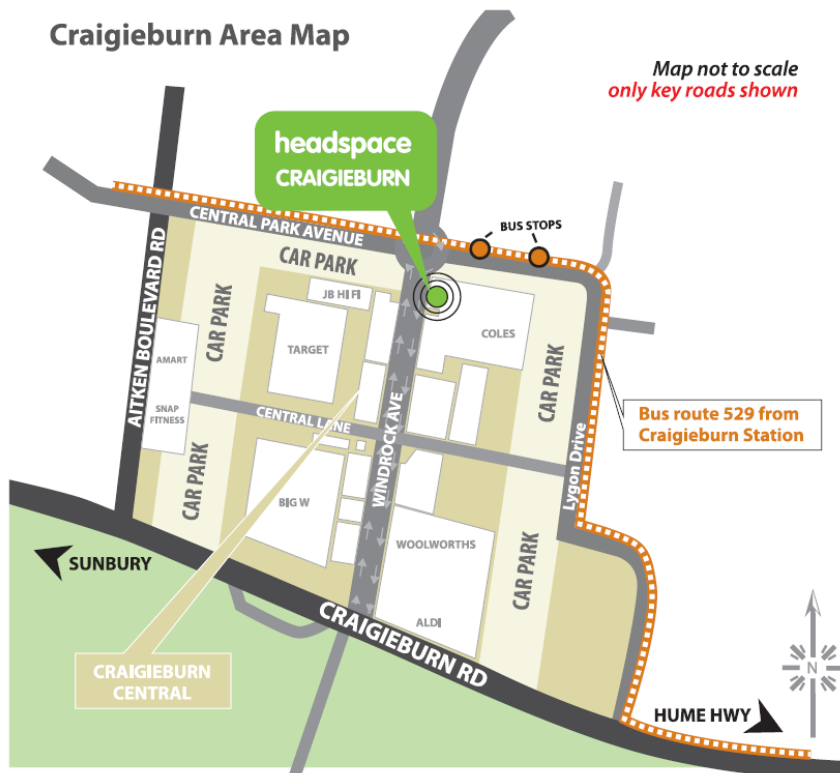

getting to headspace Craigueburn

headspace Craigueburn, Suite 1, Level 1, Craigueburn Central, 340 Craigueburn Road, Craigueburn VIC 3064
Tel 03 8338 0919 Fax 03 8338 0922

headspace Craigueburn is located on the first floor of Central Suites, which is on Windrock Avenue, the main street of Craigueburn Central. Our entrance is between the 24hr Chemist Discount Centre and Ray White Real Estate.

To Craigueburn by Public Transport

The Craigueburn Train Station is located 2km from Craigueburn Central. You can then catch the Bus 529 or Bus 537 to North Craigueburn.

Bus stops are located along Central Park Ave.

To Craigueburn by car:

There is car parking available around Craigueburn Central. The carpark in front of JB HiFi is close to us.

For further travel info visit www.ptv.vic.gov.au or download the ptv app from your phone's app store.

Craigueburn Area Map

Please note: A lift is available for disabled access.